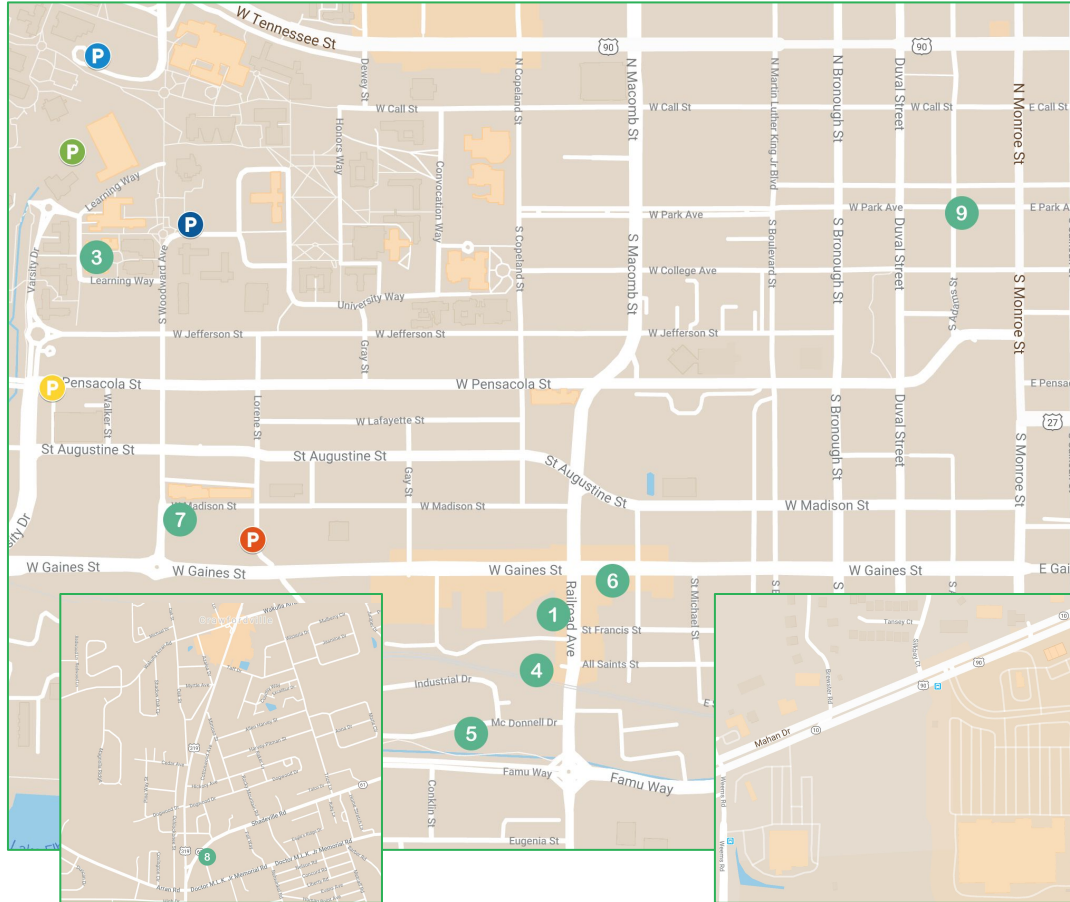

TALLAHASSEE FILM FESTIVAL 2019

VENUES MAP

TFF Box Office and Host Hotel

- 1 Hampton Inn & Suites

Venues

- 2 CMX Cinemas Fallschase
- 3 Askew Student Life Center
- 4 All Saints Cinema
- 5 The Mickee Faust Club
- 6 The Wilbury
- 7 The Gathering
- 8 Palaver Tree Theater
- 9 DoubleTree by Hilton

Parking

- P Traditions Way Garage
- P Mendenhall Lot
- P The Gathering Garage
- P Pensacola St Garage
- P Woodward Ave Garage